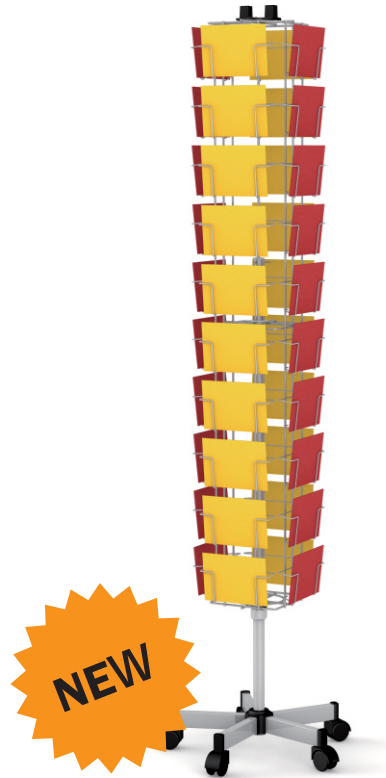

KK40 Q

An innovation in our standard product range

The landscape format is currently more and more in demand and slim rotating card units have already been requested for a long time. To meet our customers' requirements even better, we have developed a new display. For any further information, please feel free to contact us.

Important details:

Rotating floor display with 40 pockets
For card size 180 x 130 mm/landscape format
Full sight/filling depth: 30 mm
Surface: silver (# S08001157) or clear (# S08001157A) varnish
Packing: in cartons
Mounted on 5-armed base with 50 mm synthetic castors